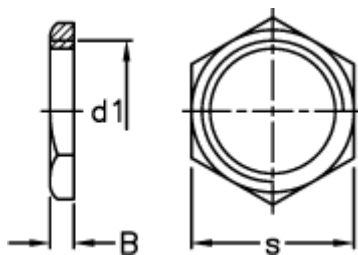

Article number: 2311015021

Description: E+G Nut for oil level indicator
GH. 3/4 brass

Measures

B = 5.0

d1 = G 3/4

s = 31